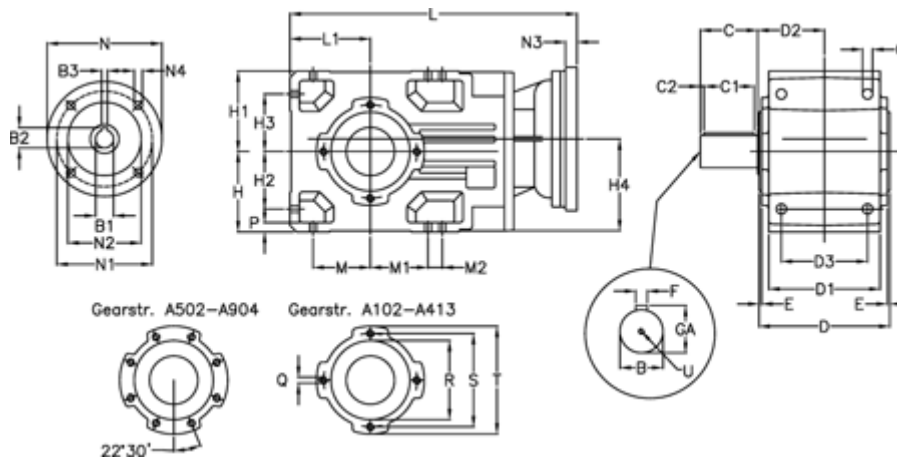

Article number: 29600300541245
 Description: Bevel helical gearbox
 A302UR-5,4-P112B5

Measures

B = 35	D1 = 130	H1 = 90	M2 = 22	Q = M8x15
B1 = 28	D2 = 83.0	H2 = 63	N = 250	R = 95
B2 = 31.3	D3 = 95	H3 = 63	N1 = 215	S = 115
B3 = 8	Description = A302UR-xx-P112 B5	H4 = 108.5	N2 = 180	T = 140
C = 60	E = 3.0	L = 362.5	N3 = -	U = M10x22
C1 = 50	F = 10	L1 = 90	N4 = M12x16	
C2 = 5.0	GA = 38	M = 63	O = 12.0	
D = 156	H = 90	M1 = 63	P = 11	